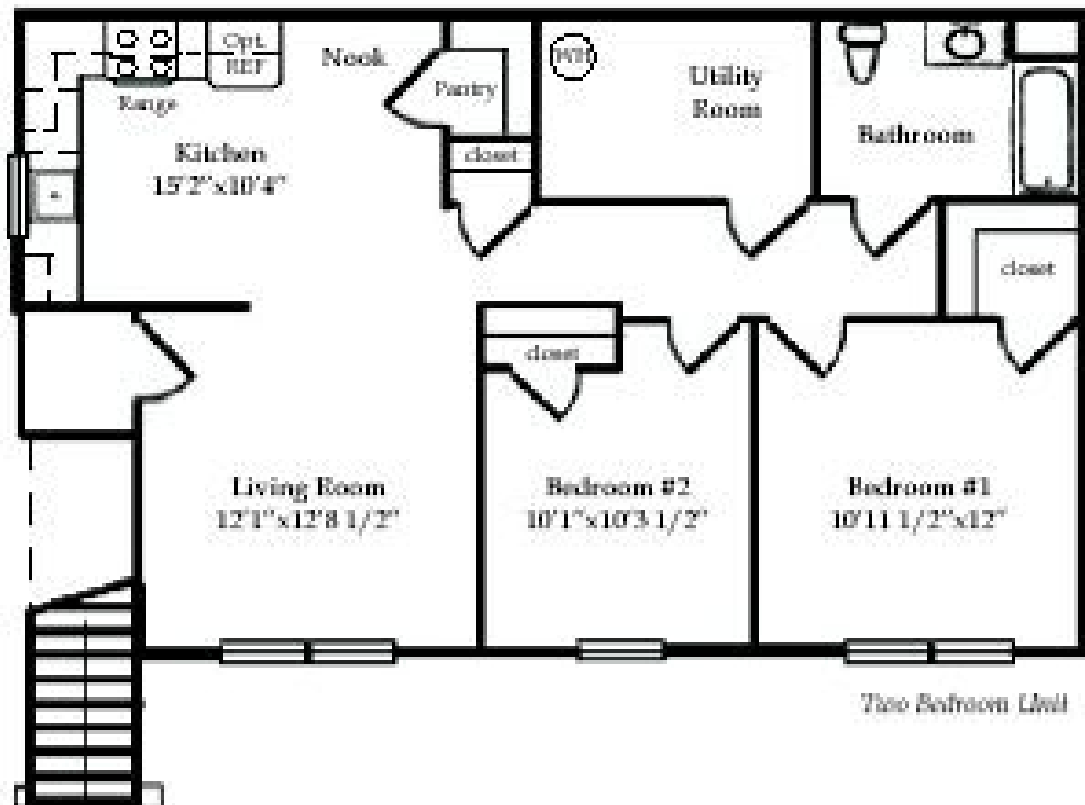

Carriage Stop Apartments

BY TIM SCHAEFFER COMMUNITIES

*1st and 2nd floor plan
1st floor apartments are handicapped adaptable
All apartments include:
refrigerator, range, washer/dryer hook up, wall to
wall carpet, private entrances
and 24 hr. emergency maintenance service .*

One Bedroom Unit

*Dimensions are approximate and are subject to field variation.

Carriage Stop Apartments

BY TIM SCHAEFFER COMMUNITIES

*1st and 2nd floor plan
1st floor apartments are handicapped adaptable
All apartments include:
refrigerator, range, washer/dryer hook up, wall to
wall carpet, private entrances
and 24 hr. emergency maintenance service.*