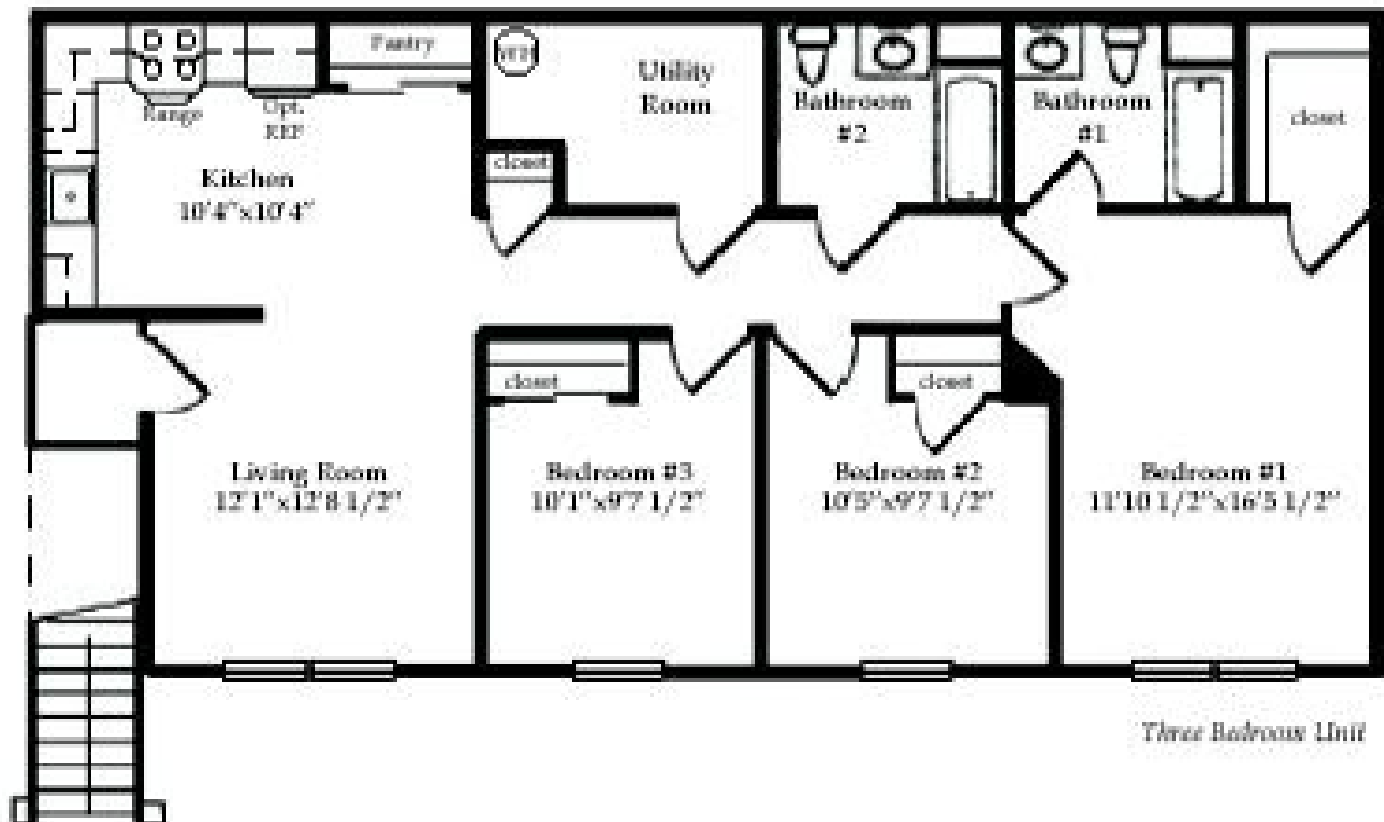

Carriage Stop Apartments

BY TIM SCHAEFFER COMMUNITIES

*1st and 2nd floor plan
1st floor apartments are handicapped adaptable
All apartments include:
refrigerator, range, washer/dryer hook up, wall to
wall carpet, private entrances
and 24 hr. emergency maintenance service.*

*Dimensions are approximate and are subject to field variation.