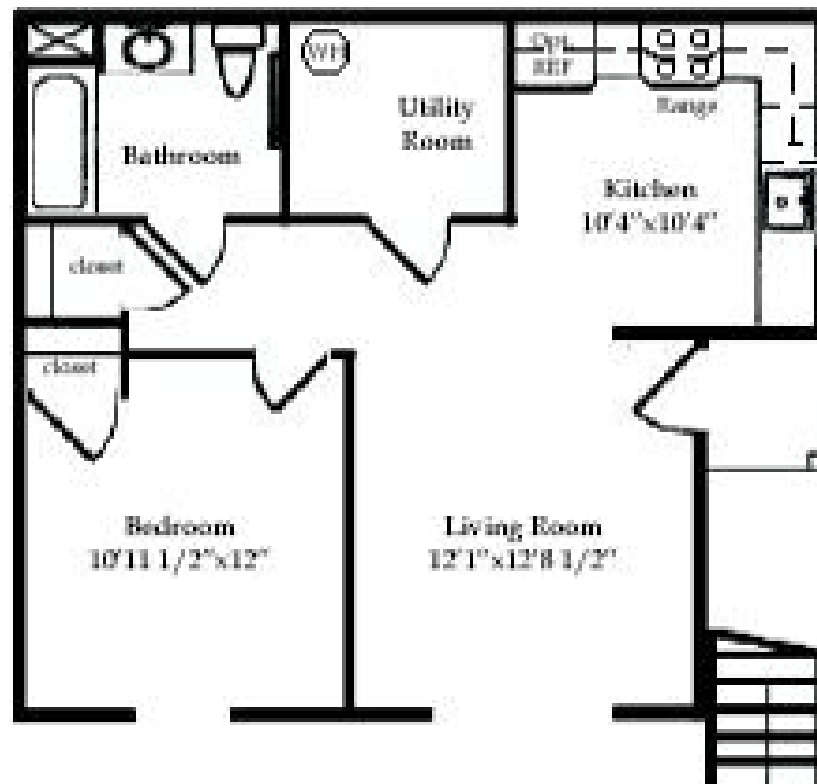

Carriage Stop Apartments

BY TIM SCHAEFFER COMMUNITIES

*1st and 2nd floor plan
1st floor apartments are handicapped adaptable
All apartments include:
refrigerator, range, washer/dryer hook up, wall to
wall carpet, private entrances
and 24 hr. emergency maintenance service .*

One Bedroom Unit

*Dimensions are approximate and are subject to field variation.

Carriage Stop Apartments

BY TIM SCHAEFFER COMMUNITIES

*1st and 2nd floor plan
1st floor apartments are handicapped adaptable
All apartments include:
refrigerator, range, washer/dryer hook up, wall to
wall carpet, private entrances
and 24 hr. emergency maintenance service.*